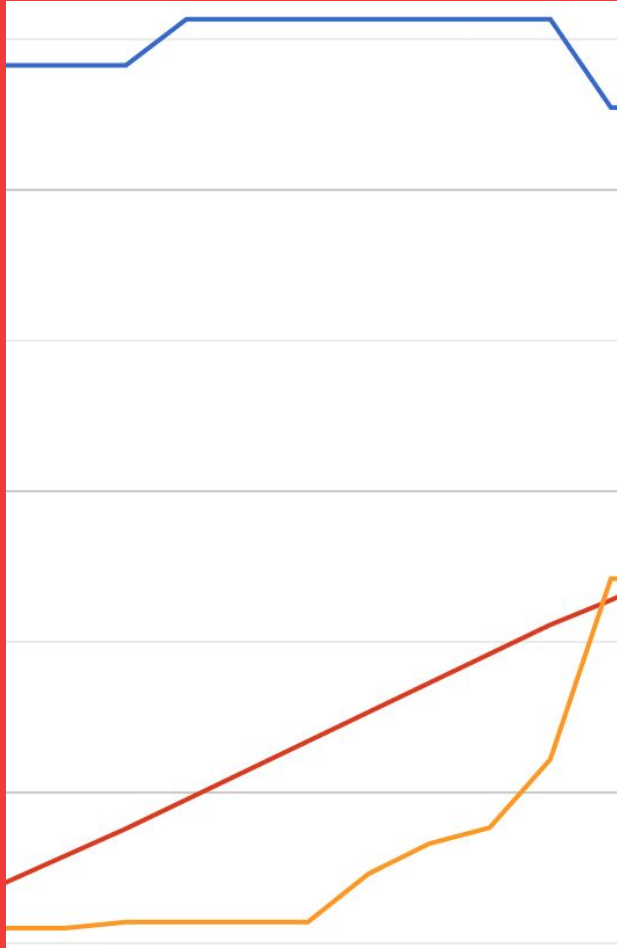

Sprint 4

Reconfigured forecast

-Moved important epics sooner

-Bumped some altogether

Tried passing tasks to a support team during S4

Sprint 4

Forecasted Goal:
Landing Pages and Content Types

Sprint 4