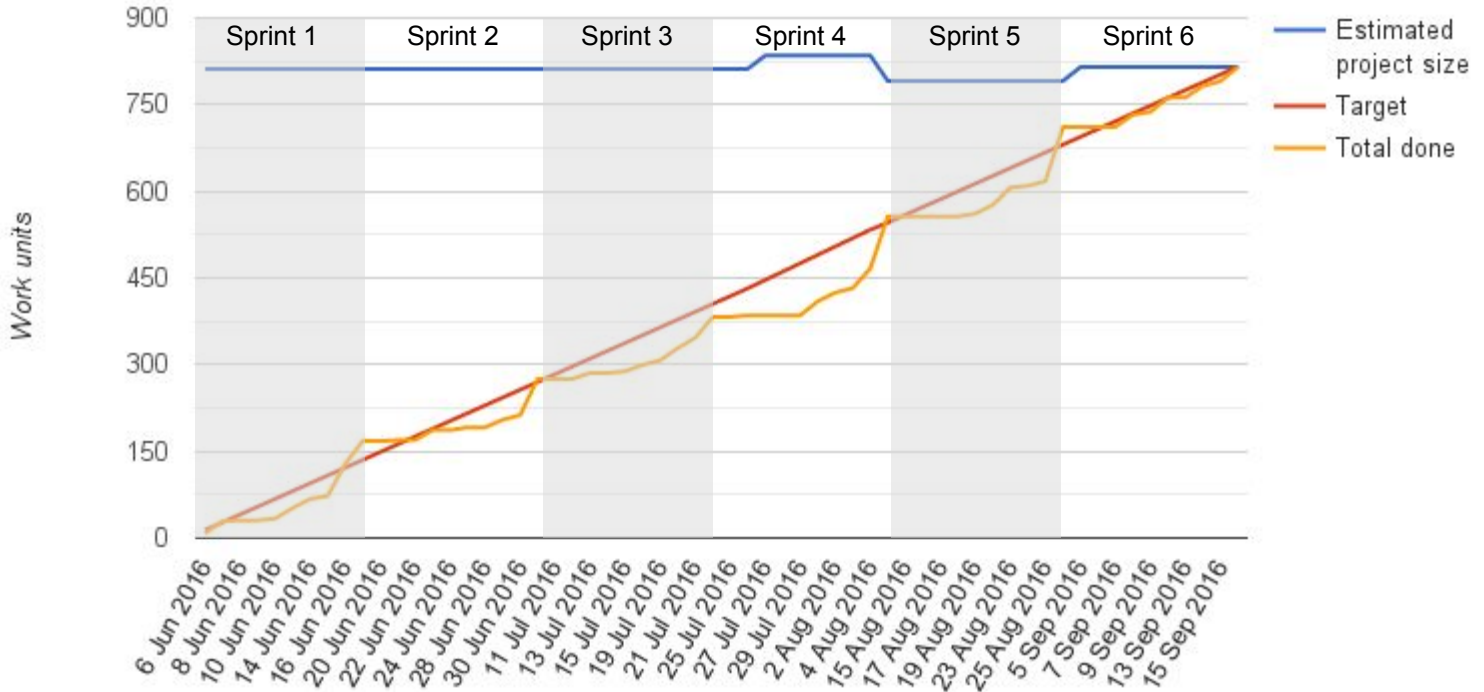

To Do

POINT 1: ENGAGE	POINT 2: WELCOME / LOGIN	POINT 3: REGISTRATION EXP. IMPROVE	POINT 4: ANALYTICS	POINT 5: ARTICLE PAGE	POINT 6: VIDEO GUIDE	POINT 7: RELATED PAGE/CONTENT	POINT 8: SITE PERFORMANCE	POINT 9: TENDENCY
POINT 10: NEWS FEED	POINT 11: NEWS LISTING EXP. IMPROVE	POINT 12: ANALYTICS	POINT 13: ANALYTICS	POINT 14: ANALYTICS	POINT 15: ANALYTICS	POINT 16: ANALYTICS	POINT 17: ANALYTICS	POINT 18: ANALYTICS

Doing

IL	KM	CS	AG
IL	KM	CS	AG

Bar

Review

IL	AK	KA/AN
----	----	-------

Buildup Charting

PO Journal, for tracking:

- Daily standups
- Stories completed
- Work unit points awarded

Chart, for:

Total points, per day

Project Build Up Chart

Sprint 1

Accepted Sprint Goal:

-Get base site setup for CTA, Article and Video content entry

Setup Chores

Pattern Library