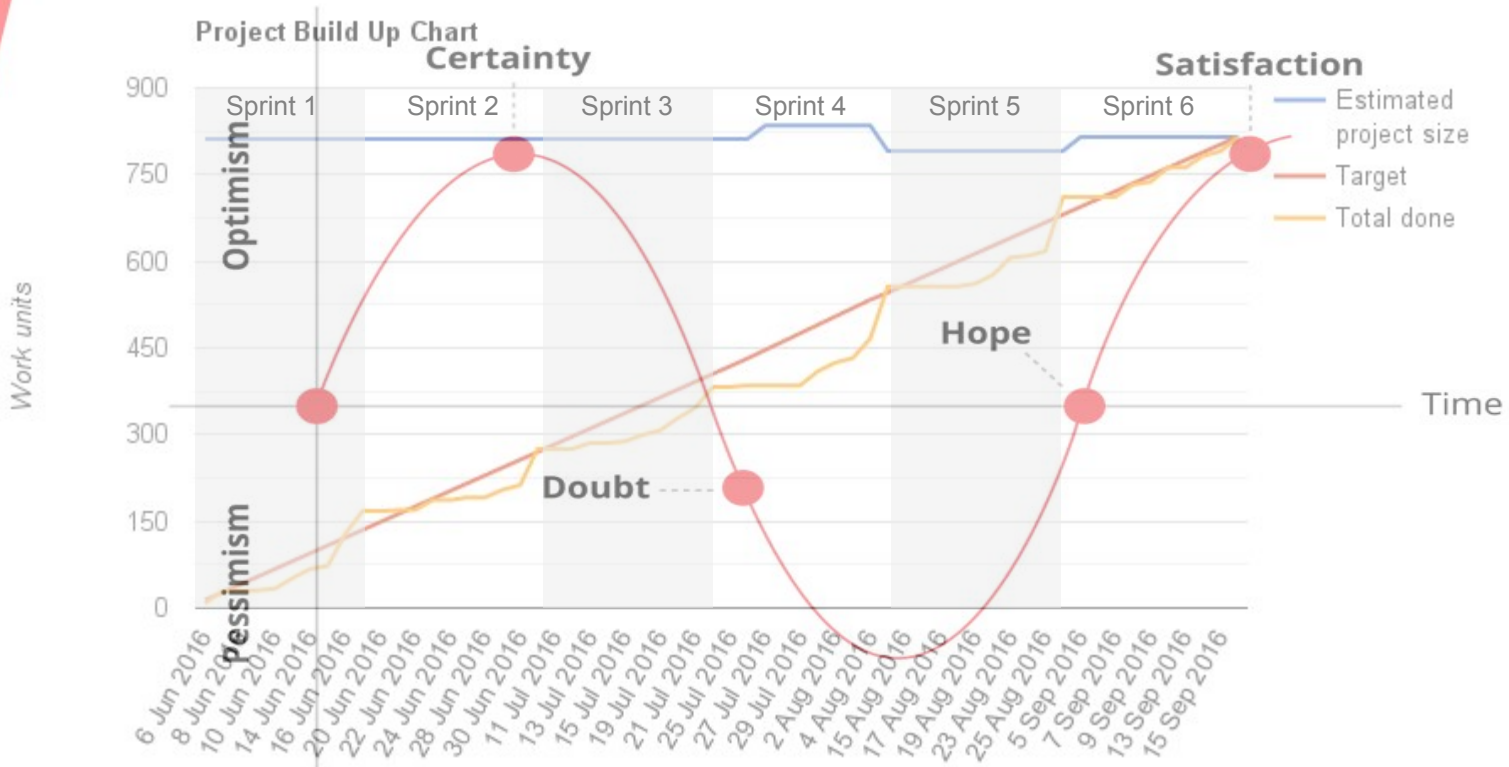

Same.

We technically crushed it,
but not without consequence.

Project Build Up Chart

Emotional Cycle

Project Build Up Chart

Challenges

Design Specs vs Stories

Pixel Pushing vs Iteration

Who pays Tech debt

Expectation Meltdown

Agile ways

Scrum Values

Reality will always win, but are you really on its team?

Sprint 6

Forecasted Goal:

Remaining Content Types and Listings,
Press and News, About and Contact
Landing Pages