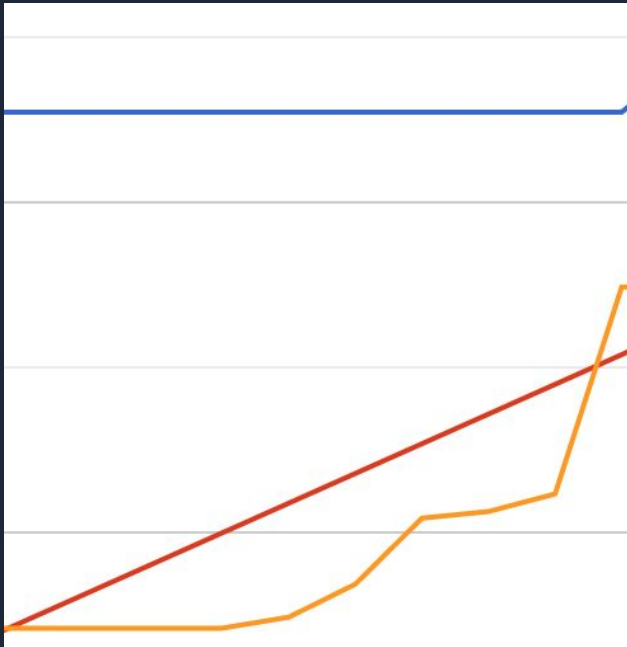

Sprint 5

Re-Forecasted Goal:
Complete Certified Products, Green Vacations, and Species. Start on Bio Profile and Pre-filtered Listing pages as a stretch goal.

Sprint 5

Accepted Goal:

Same

Sprint 5

Forecasted Stories