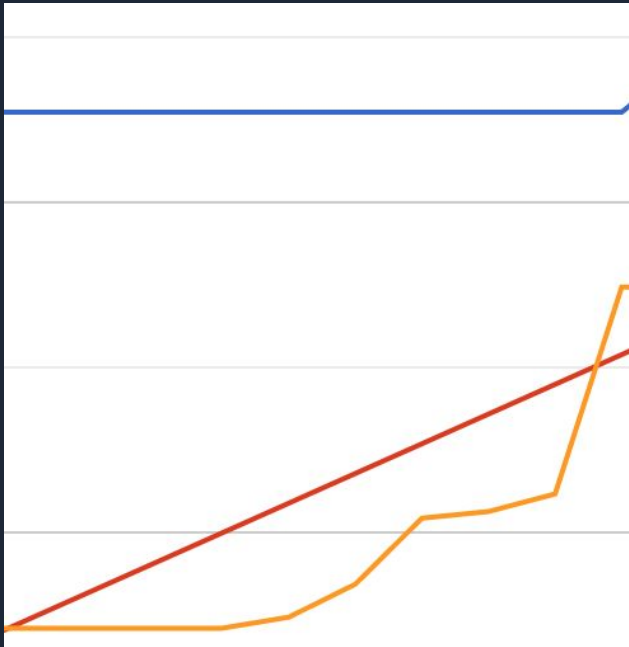

Sprint 5

Accepted Stories

Same.

We technically crushed it,
but not without consequence.